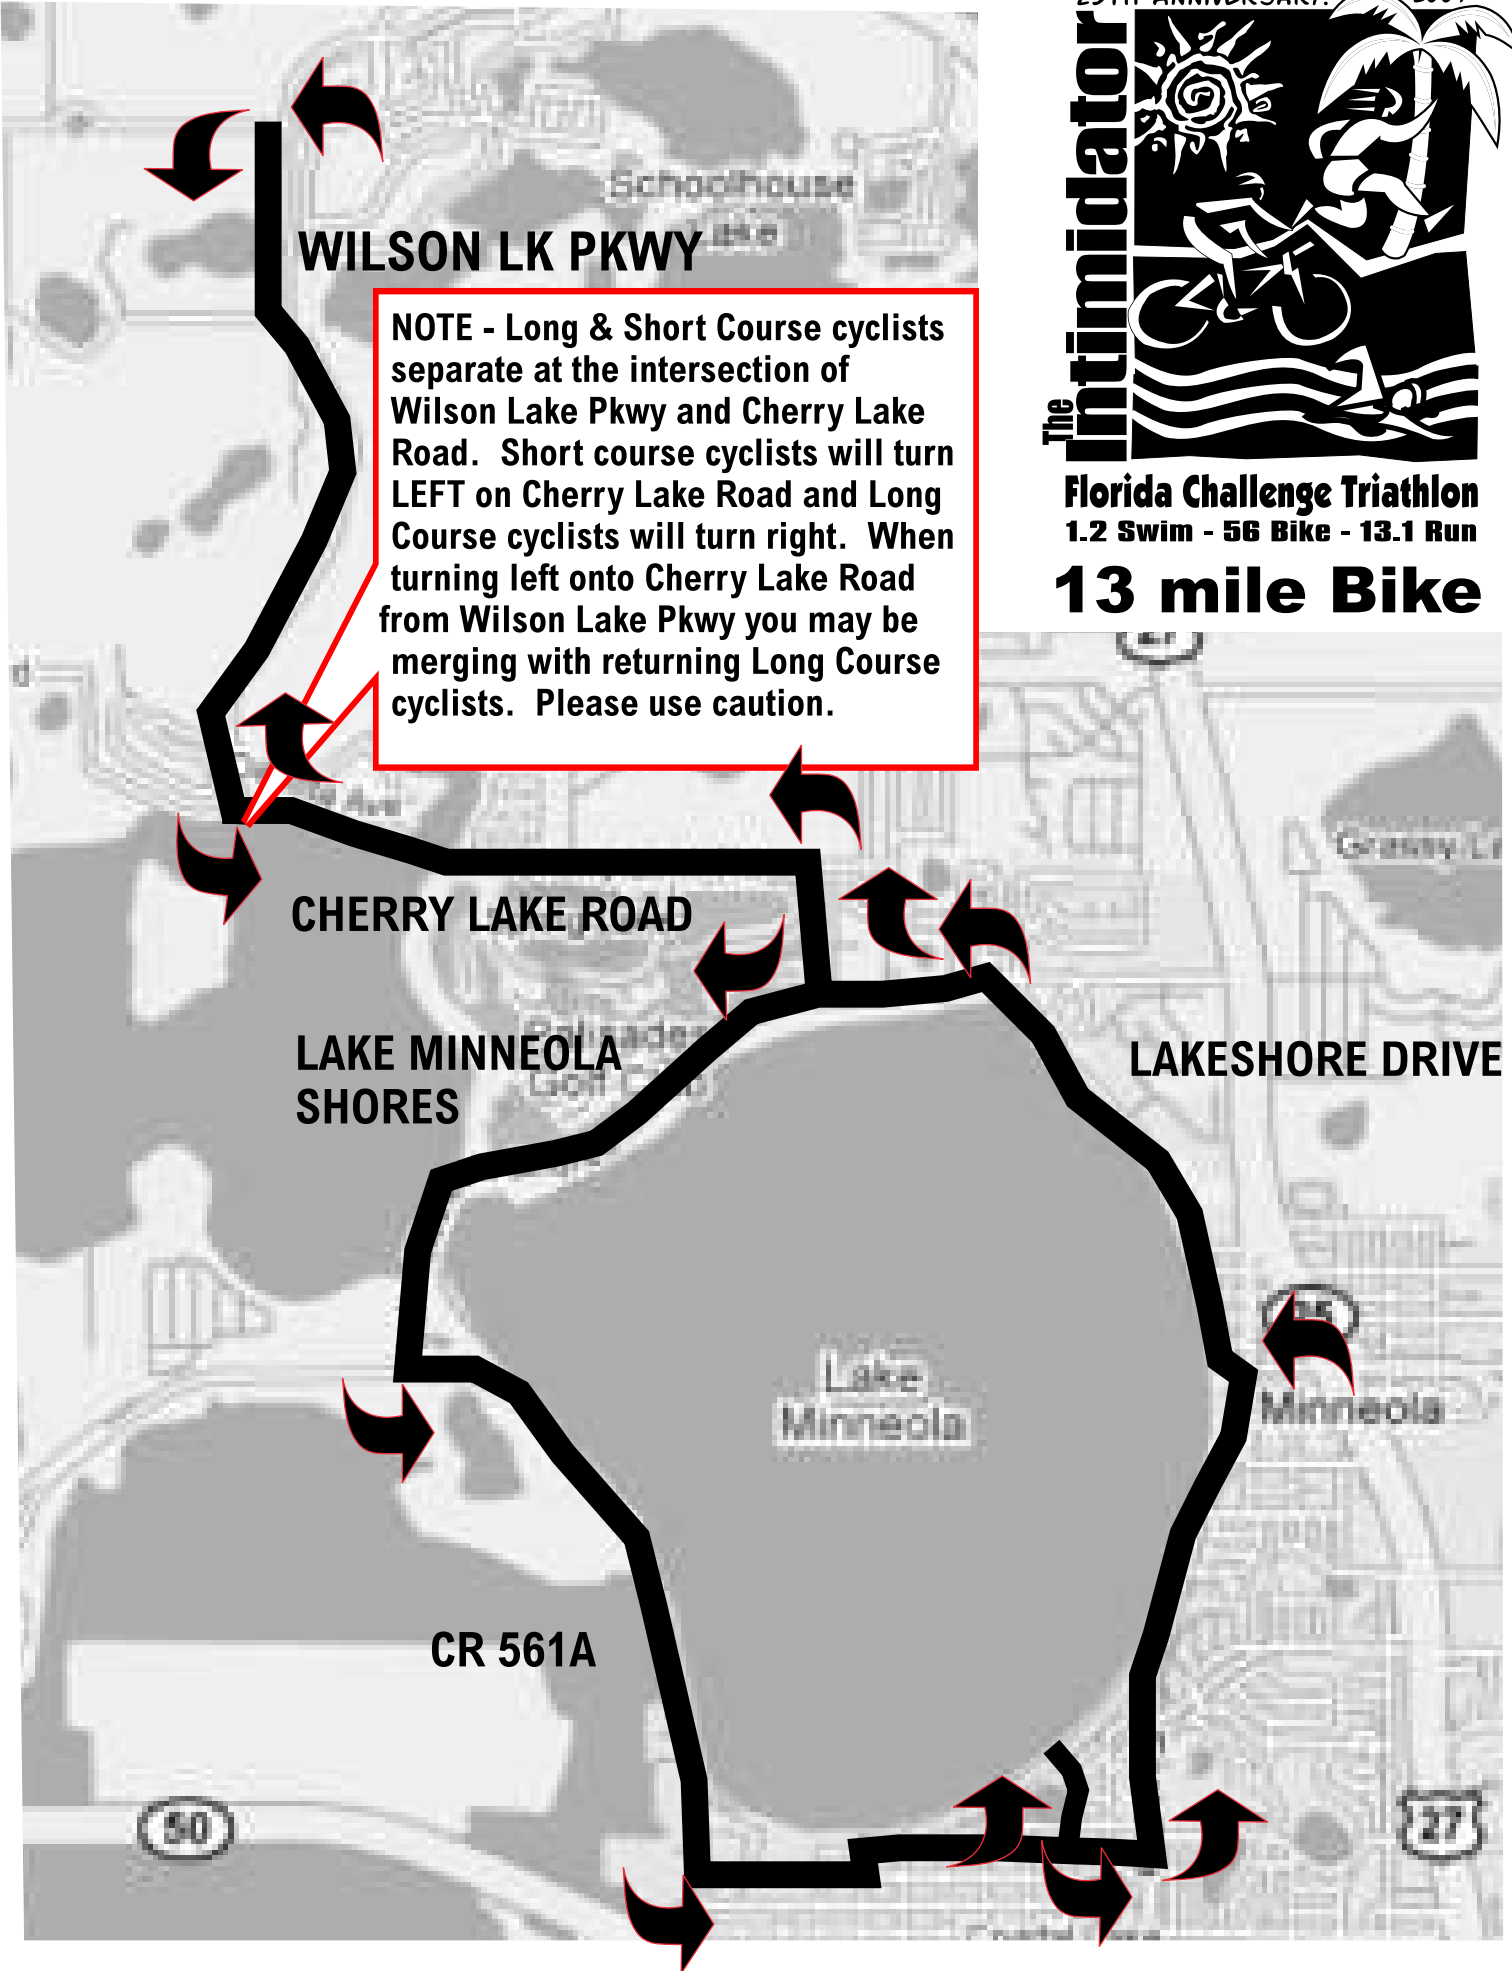

Florida Challenge Triathlon
1.2 Swim - 56 Bike - 13.1 Run

13 mile Bike

WILSON LK PKWY

NOTE - Long & Short Course cyclists separate at the intersection of Wilson Lake Pkwy and Cherry Lake Road. Short course cyclists will turn LEFT on Cherry Lake Road and Long Course cyclists will turn right. When turning left onto Cherry Lake Road from Wilson Lake Pkwy you may be merging with returning Long Course cyclists. Please use caution.

CHERRY LAKE ROAD

LAKE MINNEOLA SHORES

LAKESHORE DRIVE

CR 561A